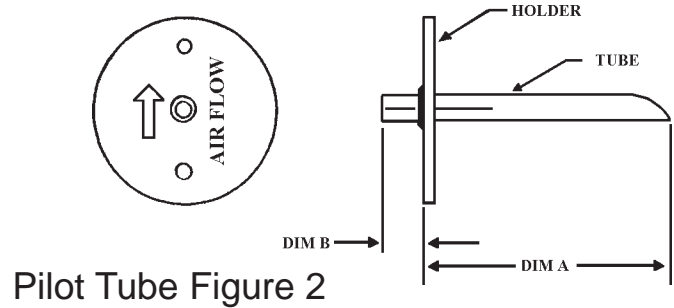

RH Series

Pressure Switches

RH1505D0

RH4CC01C1AA

RH3A

Features:

- Air Flow / Differential Pressure Switches
- Senses Pressure or Vacuum
- Adjustable or Fixed Pressure
- Automatic or Manual Reset
- Tube, Barbed or Compression Fittings

SPDT (Auto Reset Models)

SPST, NC (Manual Reset Models)

Model	PCN #	Pressure Set	Range	Preset WC	Reset	Connectors
RH1405D0	05460602	Fixed	0.05" WC	0.05"	Automatic	Tube High Side Only
RH1505D0	05460702	Fixed	0.05" WC	0.05"	Automatic	Tube both sides
RH2500D0	05461602	Adjustable	0.05" - 12" WC	0.05"	Automatic	Tube both sides
RH3	05462102	Adjustable	0.05" - 12" WC	0.05"	Automatic	Barbed both sides
RH35	05462302	Adjustable	0.05" - 2.0" WC	0.05"	Automatic	Barbed both sides
RH3A	05463102	Adjustable	0.05" - 12" WC	0.05"	Automatic	Compression both sides
RH35AK	05462402	Adjustable	0.05" - 1.0" WC	0.05"	Automatic	Compression both sides
RH4CC01C1AA	05464202	Adjustable	0.05" - 12" WC	0.25"	Manual	Compression both sides

RH Series

Pressure Switches

Side View

Pilot Tube Figure 1

Pilot Tube Figure 2

Pilot Tube Figure 3

Rear View

Model	PCN #	A-Dimension	B-Dimension	Figure #
61-01730-00	94227000	4.69"	0.69"	1
61-01730-003	94227003	6.69"	0.69"	1
61-01729-00	94228000	4.00"	0.50"	2
61-01729-20	94228020	2.00"	0.50"	2
61-01729-21	94228021	1.50"	0.50"	2
61-01729-22	94228022	6.00"	0.50"	2
61-01729-27	94228027	3.50"	0.50"	3