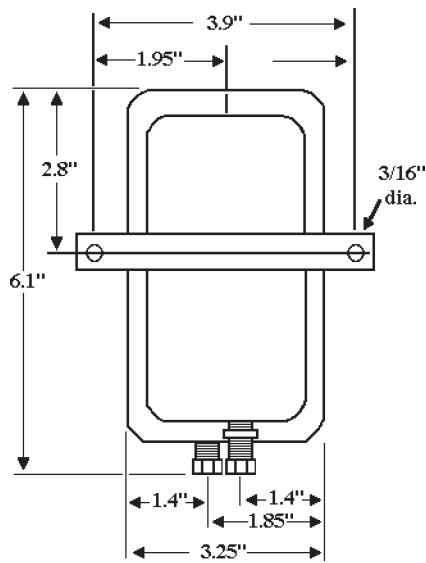

SPDT (Auto Reset Models)

SPST, NC (Manual Reset Models)

Model	PCN #	Pressure Set	Range	Preset WC	Reset	Connectors
RH1405D0	05460602	Fixed	0.05" WC	0.05"	Automatic	Tube High Side Only
RH1505D0	05460702	Fixed	0.05" WC	0.05"	Automatic	Tube both sides
RH2500D0	05461602	Adjustable	0.05" - 12" WC	0.05"	Automatic	Tube both sides
RH3	05462102	Adjustable	0.05" - 12" WC	0.05"	Automatic	Barbed both sides
RH35	05462302	Adjustable	0.05" - 2.0" WC	0.05"	Automatic	Barbed both sides
RH3A	05463102	Adjustable	0.05" - 12" WC	0.05"	Automatic	Compression both sides
RH35AK	05462402	Adjustable	0.05" - 1.0" WC	0.05"	Automatic	Compression both sides
RH4CC01C1AA	05464202	Adjustable	0.05" - 12" WC	0.25"	Manual	Compression both sides

RH Series

Pressure Switches

Side View

Pilot Tube Figure 1

Pilot Tube Figure 2

Pilot Tube Figure 3

Rear View

Model	PCN #	A-Dimension	B-Dimension	Figure #
61-01730-00	94227000	4.69"	0.69"	1
61-01730-003	94227003	6.69"	0.69"	1
61-01729-00	94228000	4.00"	0.50"	2
61-01729-20	94228020	2.00"	0.50"	2
61-01729-21	94228021	1.50"	0.50"	2
61-01729-22	94228022	6.00"	0.50"	2
61-01729-27	94228027	3.50"	0.50"	3

Packaging Data		Master Carton					Individual Carton			
Model	PCN #	QTY	Length	Width	Height	Weight	Length	Width	Height	Weight
RH1405D0	05460602	48	25.5"	17.75"	13.5"	36 Lbs	Bulk Packed			1 Lbs
RH1505D0	05460702	48	25.5"	17.75"	13.5"	36 Lbs	Bulk Packed			1 Lbs
RH2500D0	05461602	48	25.5"	17.75"	13.5"	36 Lbs	Bulk Packed			1 Lbs
RH3	05462102	24	15.25"	15"	14"	28 Lbs	6.5"	4.75"	3.75"	2Lbs
RH35	05462302	24	15.25"	15"	14"	28 Lbs	6.5"	4.75"	3.75"	2Lbs
RH3A	05463102	24	15.25"	15"	14"	32 Lbs	6.5"	4.75"	3.75"	2Lbs
RH35AK	05462402	24	15.25"	15"	14"	32 Lbs	6.5"	4.75"	3.75"	2Lbs
RH4CC01C1AA	05464202	24	15.25"	15"	14"	32 Lbs	6.5"	4.75"	3.75"	2Lbs