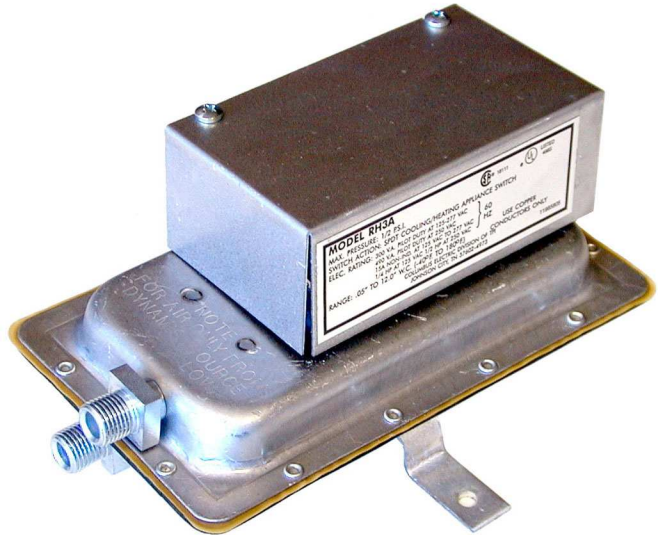

RH Series

Pressure Switches

RH1505D0

RH4CC01C1AA

RH3A

Features:

- Air Flow / Differential Pressure Switches
- Senses Pressure or Vacuum
- Adjustable or Fixed Pressure
- Automatic or Manual Reset
- Tube, Barbed or Compression Fittings

Electric Specifications

Voltage

120-277VAC

Amp Rating

15 Amps, Resistive Max.

1/4 HP @ 125 VAC

1/2 HP @ 250 VAC

Switch Action

SPDT (Auto Reset Models)

SPST, NC (Manual Reset Models)

Model	PCN #	Pressure Set	Range	Preset WC	Reset	Connectors
RH1405D0	05460602	Fixed	0.05" WC	0.05"	Automatic	Tube High Side Only
RH1505D0	05460702	Fixed	0.05" WC	0.05"	Automatic	Tube both sides
RH2500D0	05461602	Adjustable	0.05" - 12" WC	0.05"	Automatic	Tube both sides
RH3	05462102	Adjustable	0.05" - 12" WC	0.05"	Automatic	Barbed both sides
RH35	05462302	Adjustable	0.05" - 2.0" WC	0.05"	Automatic	Barbed both sides
RH3A	05463102	Adjustable	0.05" - 12" WC	0.05"	Automatic	Compression both sides
RH35AK	05462402	Adjustable	0.05" - 1.0" WC	0.05"	Automatic	Compression both sides
RH4CC01C1AA	05464202	Adjustable	0.05" - 12" WC	0.25"	Manual	Compression both sides

RH Series

Pressure Switches

Side View

Pilot Tube Figure 1

Pilot Tube Figure 2

Pilot Tube Figure 3

Rear View

Model	PCN #	A-Dimension	B-Dimension	Figure #
61-01730-00	94227000	4.69"	0.69"	1
61-01730-003	94227003	6.69"	0.69"	1
61-01729-00	94228000	4.00"	0.50"	2
61-01729-20	94228020	2.00"	0.50"	2
61-01729-21	94228021	1.50"	0.50"	2
61-01729-22	94228022	6.00"	0.50"	2
61-01729-27	94228027	3.50"	0.50"	3