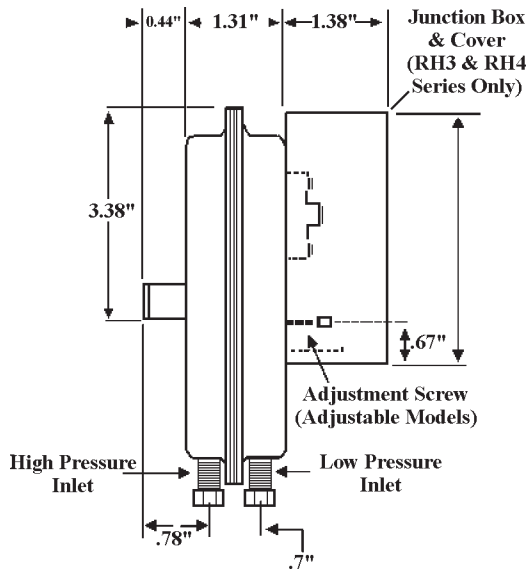

SPDT (Auto Reset Models)

SPST, NC (Manual Reset Models)

Model	PCN #	Pressure Set	Range	Preset WC	Reset	Connectors
RH1405D0	05460602	Fixed	0.05" WC	0.05"	Automatic	Tube High Side Only
RH1505D0	05460702	Fixed	0.05" WC	0.05"	Automatic	Tube both sides
RH2500D0	05461602	Adjustable	0.05" - 12" WC	0.05"	Automatic	Tube both sides
RH3	05462102	Adjustable	0.05" - 12" WC	0.05"	Automatic	Barbed both sides
RH35	05462302	Adjustable	0.05" - 2.0" WC	0.05"	Automatic	Barbed both sides
RH3A	05463102	Adjustable	0.05" - 12" WC	0.05"	Automatic	Compression both sides
RH35AK	05462402	Adjustable	0.05" - 1.0" WC	0.05"	Automatic	Compression both sides
RH4CC01C1AA	05464202	Adjustable	0.05" - 12" WC	0.25"	Manual	Compression both sides

RH Series

Pressure Switches

Side View

Pilot Tube Figure 1

Pilot Tube Figure 2

Pilot Tube Figure 3

Rear View

Model	PCN #	A-Dimension	B-Dimension	Figure #
61-01730-00	94227000	4.69"	0.69"	1
61-01730-003	94227003	6.69"	0.69"	1
61-01729-00	94228000	4.00"	0.50"	2
61-01729-20	94228020	2.00"	0.50"	2
61-01729-21	94228021	1.50"	0.50"	2
61-01729-22	94228022	6.00"	0.50"	2
61-01729-27	94228027	3.50"	0.50"	3