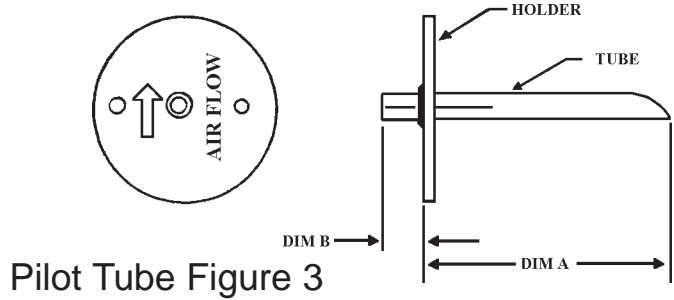

RH Series

Pressure Switches

RH1505D0

RH4CC01C1AA

RH3A

Features:

- Air Flow / Differential Pressure Switches
- Senses Pressure or Vacuum
- Adjustable or Fixed Pressure
- Automatic or Manual Reset
- Tube, Barbed or Compression Fittings

SPDT (Auto Reset Models)

SPST, NC (Manual Reset Models)

Model	PCN #	Pressure Set	Range	Preset WC	Reset	Connectors
RH1405D0	05460602	Fixed	0.05" WC	0.05"	Automatic	Tube High Side Only
RH1505D0	05460702	Fixed	0.05" WC	0.05"	Automatic	Tube both sides
RH2500D0	05461602	Adjustable	0.05" - 12" WC	0.05"	Automatic	Tube both sides
RH3	05462102	Adjustable	0.05" - 12" WC	0.05"	Automatic	Barbed both sides
RH35	05462302	Adjustable	0.05" - 2.0" WC	0.05"	Automatic	Barbed both sides
RH3A	05463102	Adjustable	0.05" - 12" WC	0.05"	Automatic	Compression both sides
RH35AK	05462402	Adjustable	0.05" - 1.0" WC	0.05"	Automatic	Compression both sides
RH4CC01C1AA	05464202	Adjustable	0.05" - 12" WC	0.25"	Manual	Compression both sides

RH Series

Pressure Switches

Side View

Pilot Tube Figure 1

Pilot Tube Figure 2

Pilot Tube Figure 3

Rear View

Model	PCN #	A-Dimension	B-Dimension	Figure #
61-01730-00	94227000	4.69"	0.69"	1
61-01730-003	94227003	6.69"	0.69"	1
61-01729-00	94228000	4.00"	0.50"	2
61-01729-20	94228020	2.00"	0.50"	2
61-01729-21	94228021	1.50"	0.50"	2
61-01729-22	94228022	6.00"	0.50"	2
61-01729-27	94228027	3.50"	0.50"	3