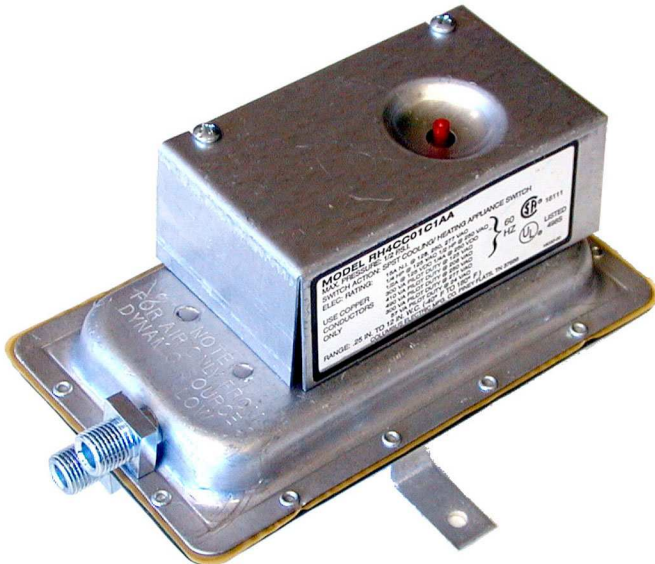

RH Series

Pressure Switches

RH1505D0

RH4CC01C1AA

RH3A

Features:

- Air Flow / Differential Pressure Switches
- Senses Pressure or Vacuum
- Adjustable or Fixed Pressure
- Automatic or Manual Reset
- Tube, Barbed or Compression Fittings

Electric Specifications

Voltage

120-277VAC

Amp Rating

15 Amps, Resistive Max.

1/4 HP @ 125 VAC

1/2 HP @ 250 VAC

Switch Action

SPDT (Auto Reset Models)

SPST, NC (Manual Reset Models)

Model	PCN #	Pressure Set	Range	Preset WC	Reset	Connectors
RH1405D0	05460602	Fixed	0.05" WC	0.05"	Automatic	Tube High Side Only
RH1505D0	05460702	Fixed	0.05" WC	0.05"	Automatic	Tube both sides
RH2500D0	05461602	Adjustable	0.05" - 12" WC	0.05"	Automatic	Tube both sides
RH3	05462102	Adjustable	0.05" - 12" WC	0.05"	Automatic	Barbed both sides
RH35	05462302	Adjustable	0.05" - 2.0" WC	0.05"	Automatic	Barbed both sides
RH3A	05463102	Adjustable	0.05" - 12" WC	0.05"	Automatic	Compression both sides
RH35AK	05462402	Adjustable	0.05" - 1.0" WC	0.05"	Automatic	Compression both sides
RH4CC01C1AA	05464202	Adjustable	0.05" - 12" WC	0.25"	Manual	Compression both sides

RH Series

Pressure Switches

Side View

Pilot Tube Figure 1

Pilot Tube Figure 2

Pilot Tube Figure 3

Rear View

Model	PCN #	A-Dimension	B-Dimension	Figure #
61-01730-00	94227000	4.69"	0.69"	1
61-01730-003	94227003	6.69"	0.69"	1
61-01729-00	94228000	4.00"	0.50"	2
61-01729-20	94228020	2.00"	0.50"	2
61-01729-21	94228021	1.50"	0.50"	2
61-01729-22	94228022	6.00"	0.50"	2
61-01729-27	94228027	3.50"	0.50"	3