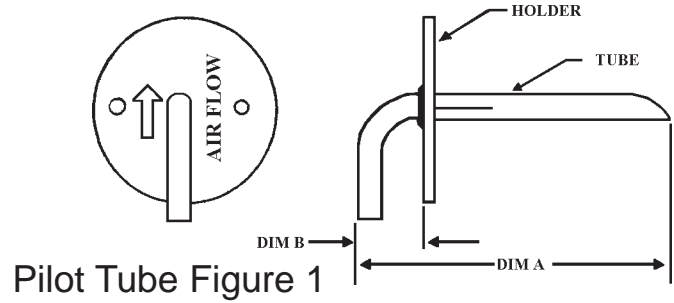

RH Series

Pressure Switches

RH1505D0

RH4CC01C1AA

RH3A

Features:

- Air Flow / Differential Pressure Switches
- Senses Pressure or Vacuum
- Adjustable or Fixed Pressure
- Automatic or Manual Reset
- Tube, Barbed or Compression Fittings

SPDT (Auto Reset Models)

SPST, NC (Manual Reset Models)

Model	PCN #	Pressure Set	Range	Preset WC	Reset	Connectors
RH1405D0	05460602	Fixed	0.05" WC	0.05"	Automatic	Tube High Side Only
RH1505D0	05460702	Fixed	0.05" WC	0.05"	Automatic	Tube both sides
RH2500D0	05461602	Adjustable	0.05" - 12" WC	0.05"	Automatic	Tube both sides
RH3	05462102	Adjustable	0.05" - 12" WC	0.05"	Automatic	Barbed both sides
RH35	05462302	Adjustable	0.05" - 2.0" WC	0.05"	Automatic	Barbed both sides
RH3A	05463102	Adjustable	0.05" - 12" WC	0.05"	Automatic	Compression both sides
RH35AK	05462402	Adjustable	0.05" - 1.0" WC	0.05"	Automatic	Compression both sides
RH4CC01C1AA	05464202	Adjustable	0.05" - 12" WC	0.25"	Manual	Compression both sides

RH Series

Pressure Switches

Side View

Pilot Tube Figure 1

Pilot Tube Figure 2

Pilot Tube Figure 3

Rear View

Model	PCN #	A-Dimension	B-Dimension	Figure #
61-01730-00	94227000	4.69"	0.69"	1
61-01730-003	94227003	6.69"	0.69"	1
61-01729-00	94228000	4.00"	0.50"	2
61-01729-20	94228020	2.00"	0.50"	2
61-01729-21	94228021	1.50"	0.50"	2
61-01729-22	94228022	6.00"	0.50"	2
61-01729-27	94228027	3.50"	0.50"	3